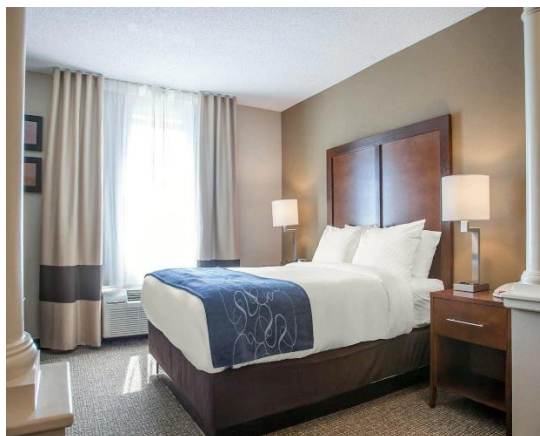

Warwick Area – Comfort Suites

10 Keyes Way West Warwick RI 02893